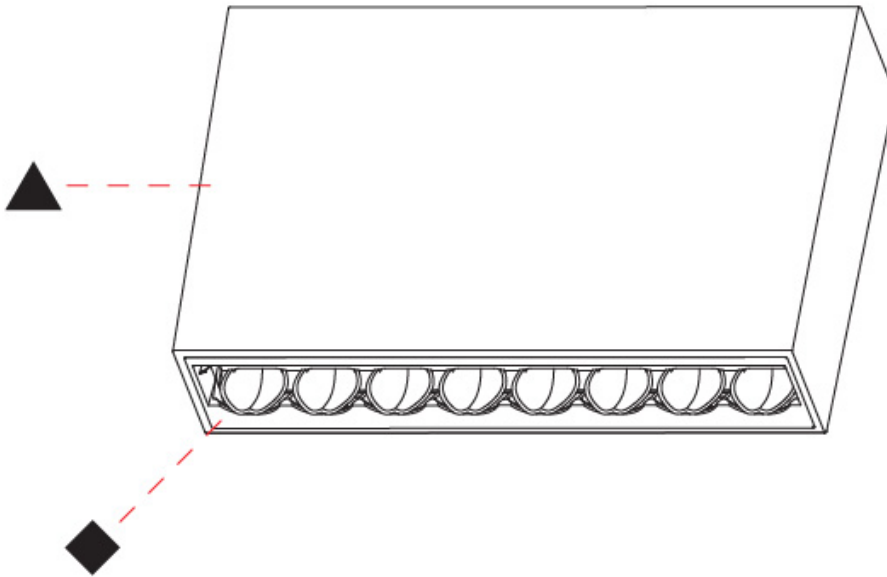

MAGIQ HOLLOW WALLWASH SURFACE

A3D187-

PROJECT

TYPE

SPECIFIER

QUANTITY

DATE

A