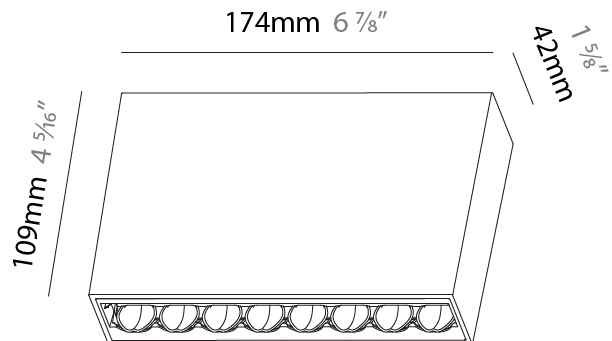

GENERAL

Series: Magiq Hollow Wallwash
Subseries: Magiq Hollow Wallwash
Brand: Prolight
Division: Architectural
Mounting Type: Surface
Mounting Location: Ceiling
Subcategory: Wallwash

PHYSICAL

Shape: Rectangle
Length (mm): 174
Length (in): 6 ⁷/₈
Width (mm): 42
Width (in): 1 ⁵/₈
Height (mm): 109
Height (in): 4 ⁵/₁₆
Light Distribution: Direct
Fixture Finish: SSR / BKV / CWI / CRY / HAB / UFT / ITA / RUA / FTG / MYG / LOD / PUS / FRO / FUP / KIA / POP / BLS / SPG / MEY / GOH / GUM / CHC / COM / ABZ / JAG / OBR / MOS / ROR
Holder Finish: WHI / BLK
Fixture Material: Aluminum Die Cast

ELECTRICAL

Lamp Type: LED (Zhaga Standard)
Input Wattage (W): 19
Total Output Wattage (W): 17.3
Dimming: Tri-Mode (Non-Dimming and Phase Dimming (120Vac only) and 0-10V Dimming)
Driver Included: Yes
Driver Location: Integrated
Driver Type: Constant Current - Universal
Driver Class: Class 1
Input Voltage (V): 120 - 277
Constant Current (MA): 700mA

LED

Number of LEDs: 4
Color Temperature (°K): 2700 / 3000 / 3500 / 4000
Max. Delivered Lumen (lm): 1270 / 1270 / 1513 / 1544
Nominal Lumen (lm): 1492 / 1492 / 1778 / 1814
CRI: >90 CRI
Efficiency (%): 80
Lamp Life (hrs): 50000

OPTICAL

Adjustability: Fixed

RATINGS AND CERTIFICATIONS

Certified By: Certified for North American Standards
IP rating: IP20