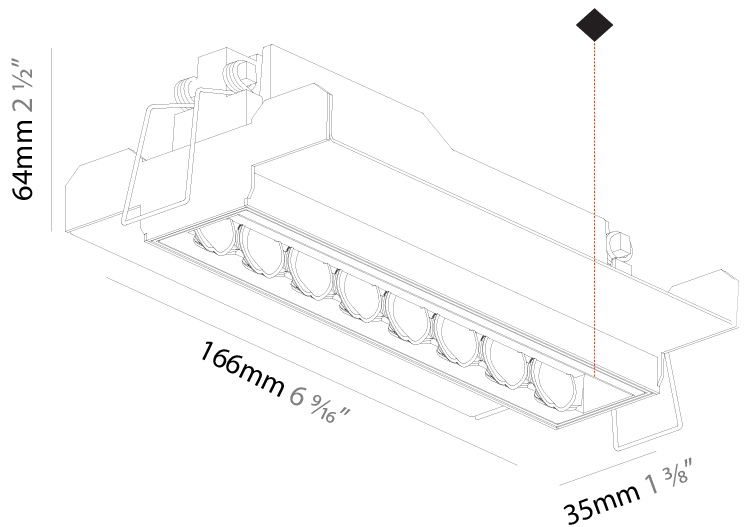

PHYSICAL

Shape: Rectangle
Length (mm): 166
Length (in): 6 ⁹/₁₆
Width (mm): 35
Width (in): 1 ³/₈
Height (mm): 64
Height (in): 2 ¹/₂
Ceiling Thickness (mm): 12.5
Ceiling Thickness (in): 1/2
Min. Recessing Depth (mm): 100
Min. Recessing Depth (in): 3 ¹⁵/₁₆
Light Distribution: Asymmetric
Weight (kg): 0.535
Weight (lbs): 1.18
Fixture Finish: SSR / BKV / CWI / CRY / HAB / UFT / ITA / RUA / FTG / MYG / LOD / PUS / FRO / FUP / KIA / POP / BLS / SPG / MEY / GOH / GUM / CHC / COM / ABZ / JAG / OBR / MOS / ROR
Holder Finish: WHI / BLK
Fixture Material: Aluminum Die Cast
Cut-out Measurements: 173mm / 6 13/16" x 42mm / 1 5/8"

ELECTRICAL

Lamp Type: LED (Zhaga Standard)
Input Wattage (W): 19
Total Output Wattage (W): 17.2
Dimming: Tri-Mode (Non-Dimming and Phase Dimming (120Vac only) and 0-10V Dimming)
Driver Included: No
Driver Location: Recessed Housing
Driver Type: Constant Current - Universal
Driver Class: Class 2
Housing: See components
Input Voltage (V): 120 - 277
Constant Current (MA): 700

LED

Number of LEDs: 8
Color Temperature (°K): 2700 / 3000 / 3500 / 4000
Max. Delivered Lumen (lm): 1270 / 1270 / 1513 / 1544
Nominal Lumen (lm): 1492 / 1492 / 1778 / 1814
CRI: >90 CRI
Lamp Life (hrs): 50000
Upon Request: Special Color Temperature

OPTICAL

Upon Request: Special Beam Angles

RATINGS AND CERTIFICATIONS

Certified By: CSA Certified to UL and CSA Standards

IP rating: IP20
Zaneen Company Inc. © 2024, T 1800-388-3382, F 416-247-9319, www.zaneen.com