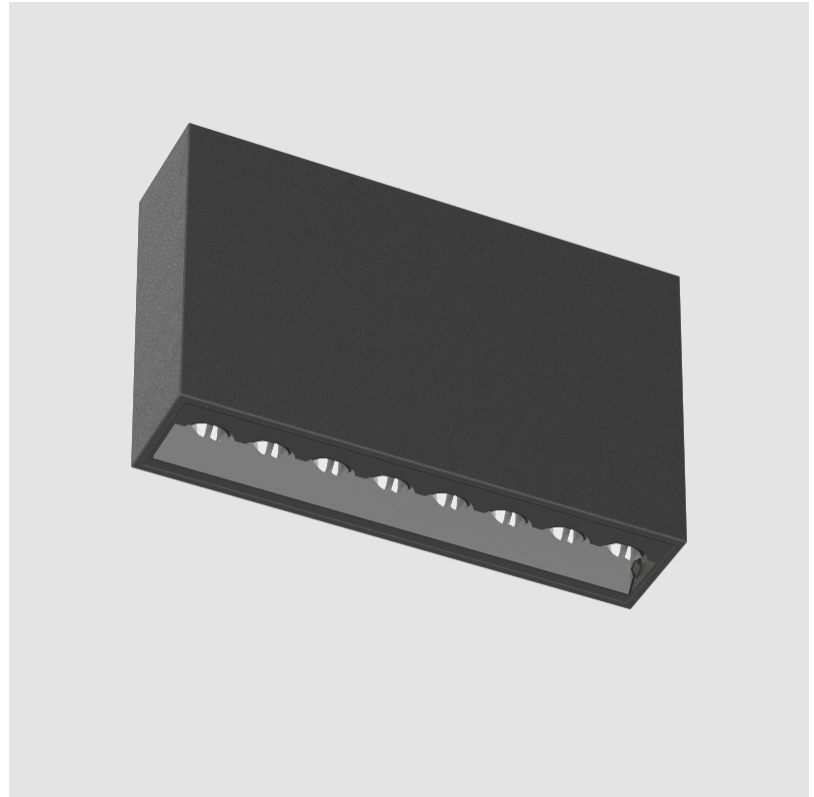

GENERAL

Series: Magiq Hollow Wallwash
Subseries: Magiq Hollow Wallwash
Brand: Prolight
Division: Architectural
Mounting Type: Surface
Mounting Location: Ceiling
Subcategory: Wallwash

PHYSICAL

Shape: Rectangle
Length (mm): 174
Length (in): 6 ⁷/₈
Width (mm): 42
Width (in): 1 ⁵/₈
Height (mm): 109
Height (in): 4 ⁵/₁₆
Light Distribution: Direct
Fixture Finish: SSR / BKV / CWI / CRY / HAB / UFT / ITA / RUA / FTG / MYG / LOD / PUS / FRO / FUP / KIA / POP / BLS / SPG / MEY / GOH / GUM / CHC / COM / ABZ / JAG / OBR / MOS / ROR
Holder Finish: WHI / BLK
Fixture Material: Aluminum Die Cast

ELECTRICAL

Lamp Type: LED (Zhaga Standard)
Input Wattage (W): 19
Total Output Wattage (W): 17.3
Dimming: Tri-Mode (Non-Dimming and Phase Dimming (120Vac only) and 0-10V Dimming)
Driver Included: Yes
Driver Location: Integrated
Driver Type: Constant Current - Universal
Driver Class: Class 1
Input Voltage (V): 120 - 277
Constant Current (MA): 700mA

LED

Number of LEDs: 4
Color Temperature (°K): 2700 / 3000 / 3500 / 4000
Max. Delivered Lumen (lm): 1270 / 1270 / 1513 / 1544
Nominal Lumen (lm): 1492 / 1492 / 1778 / 1814
CRI: >90 CRI
Efficiency (%): 80
Lamp Life (hrs): 50000

OPTICAL

Adjustability: Fixed

RATINGS AND CERTIFICATIONS

Certified By: Certified for North American Standards
IP rating: IP20