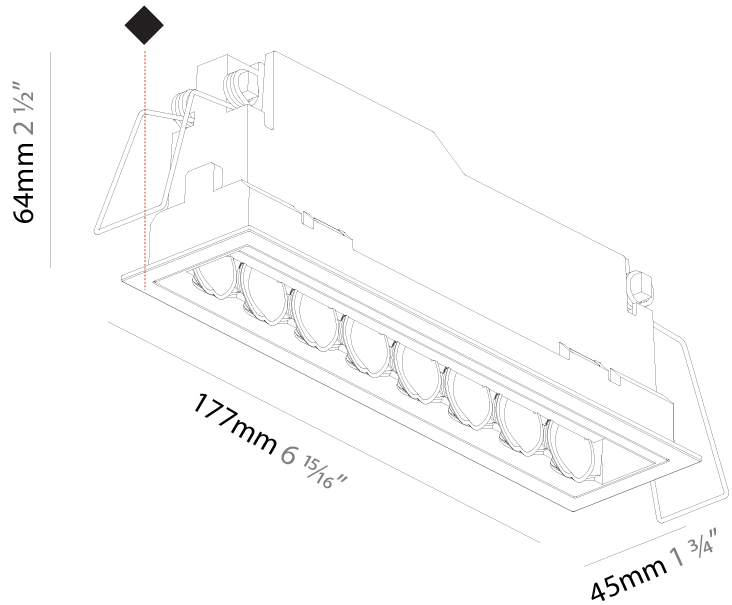

GENERAL

Series: Magiq Hollow Wallwash
Subseries: Magiq Hollow Wallwash
Brand: Prolicht
Division: Architectural
Mounting Type: Recessed
Mounting Location: Ceiling
Subcategory: Wallwash

PHYSICAL

Shape: Rectangle
Length (mm): 177
Length (in): 6 ¹⁵/₁₆
Width (mm): 45
Width (in): 1 ³/₄
Height (mm): 64
Height (in): 2 ¹/₂
Ceiling Thickness (mm): 5 - 30
Ceiling Thickness (in): 1/16 - 1 3/16
Min. Recessing Depth (mm): 100
Min. Recessing Depth (in): 3 ¹⁵/₁₆
Light Distribution: Downlight
Fixture Finish: SSR / BKV / CWI / CRY / HAB / UFT / ITA / RUA / FTG / MYG / LOD / PUS / FRO / FUP / KIA / POP / BLS / SPG / MEY / GOH / GUM / CHC / COM / ABZ / JAG / OBR / MOS / ROR
Fixture Material: Aluminum Die Cast
Cut-out Measurements: 170mm / 6 11/16" x 38mm / 1 1/2"

ELECTRICAL

Lamp Type: LED (Zhaga Standard)
Input Wattage (W): 19
Total Output Wattage (W): 17.2
Dimming: Tri-Mode (Non-Dimming and Phase Dimming (120Vac only) and 0-10V Dimming)
Driver Included: No
Driver Location: Remote
Driver Type: Constant Current - Universal
Driver Class: Class 2
Input Voltage (V): 120 - 277
Constant Current (MA): 700

LED

Number of LEDs: 8
Color Temperature (°K): 2700 / 3000 / 3500 / 4000
Max. Delivered Lumen (lm): 1270 / 1270 / 1513 / 1544
Nominal Lumen (lm): 1492 / 1492 / 1778 / 1814
CRI: >90 CRI
Lamp Life (hrs): 50000

OPTICAL

RATINGS AND CERTIFICATIONS

Certified By: CSA Certified to UL and CSA Standards
IP rating: IP20

100mm
3 15/16"

5 - 30 mm
3/16" - 1 3/16"

170mm x 38mm
6 11/16" x 1 1/2"