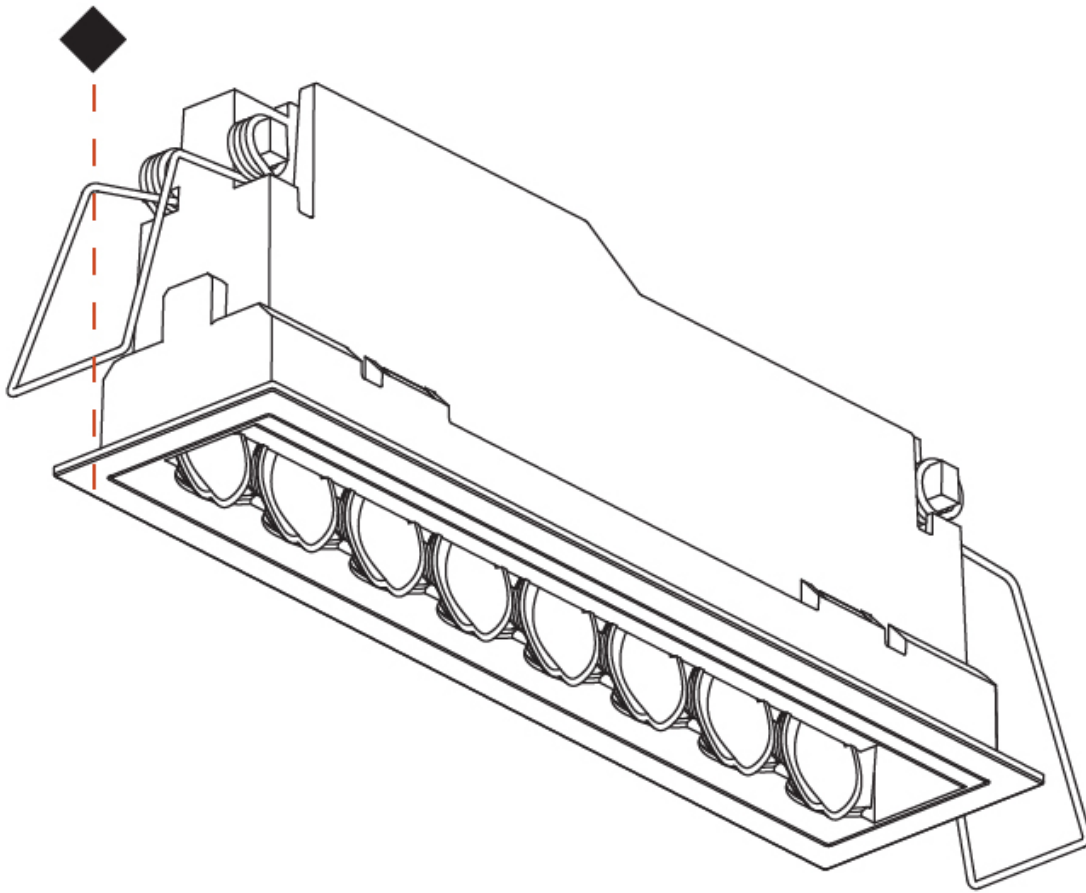

MAGIQ HOLLOW WALLWASH KORONA RECESSED

A35584-

PROJECT	_____
TYPE	_____
SPECIFIER	_____
QUANTITY	_____
DATE	_____